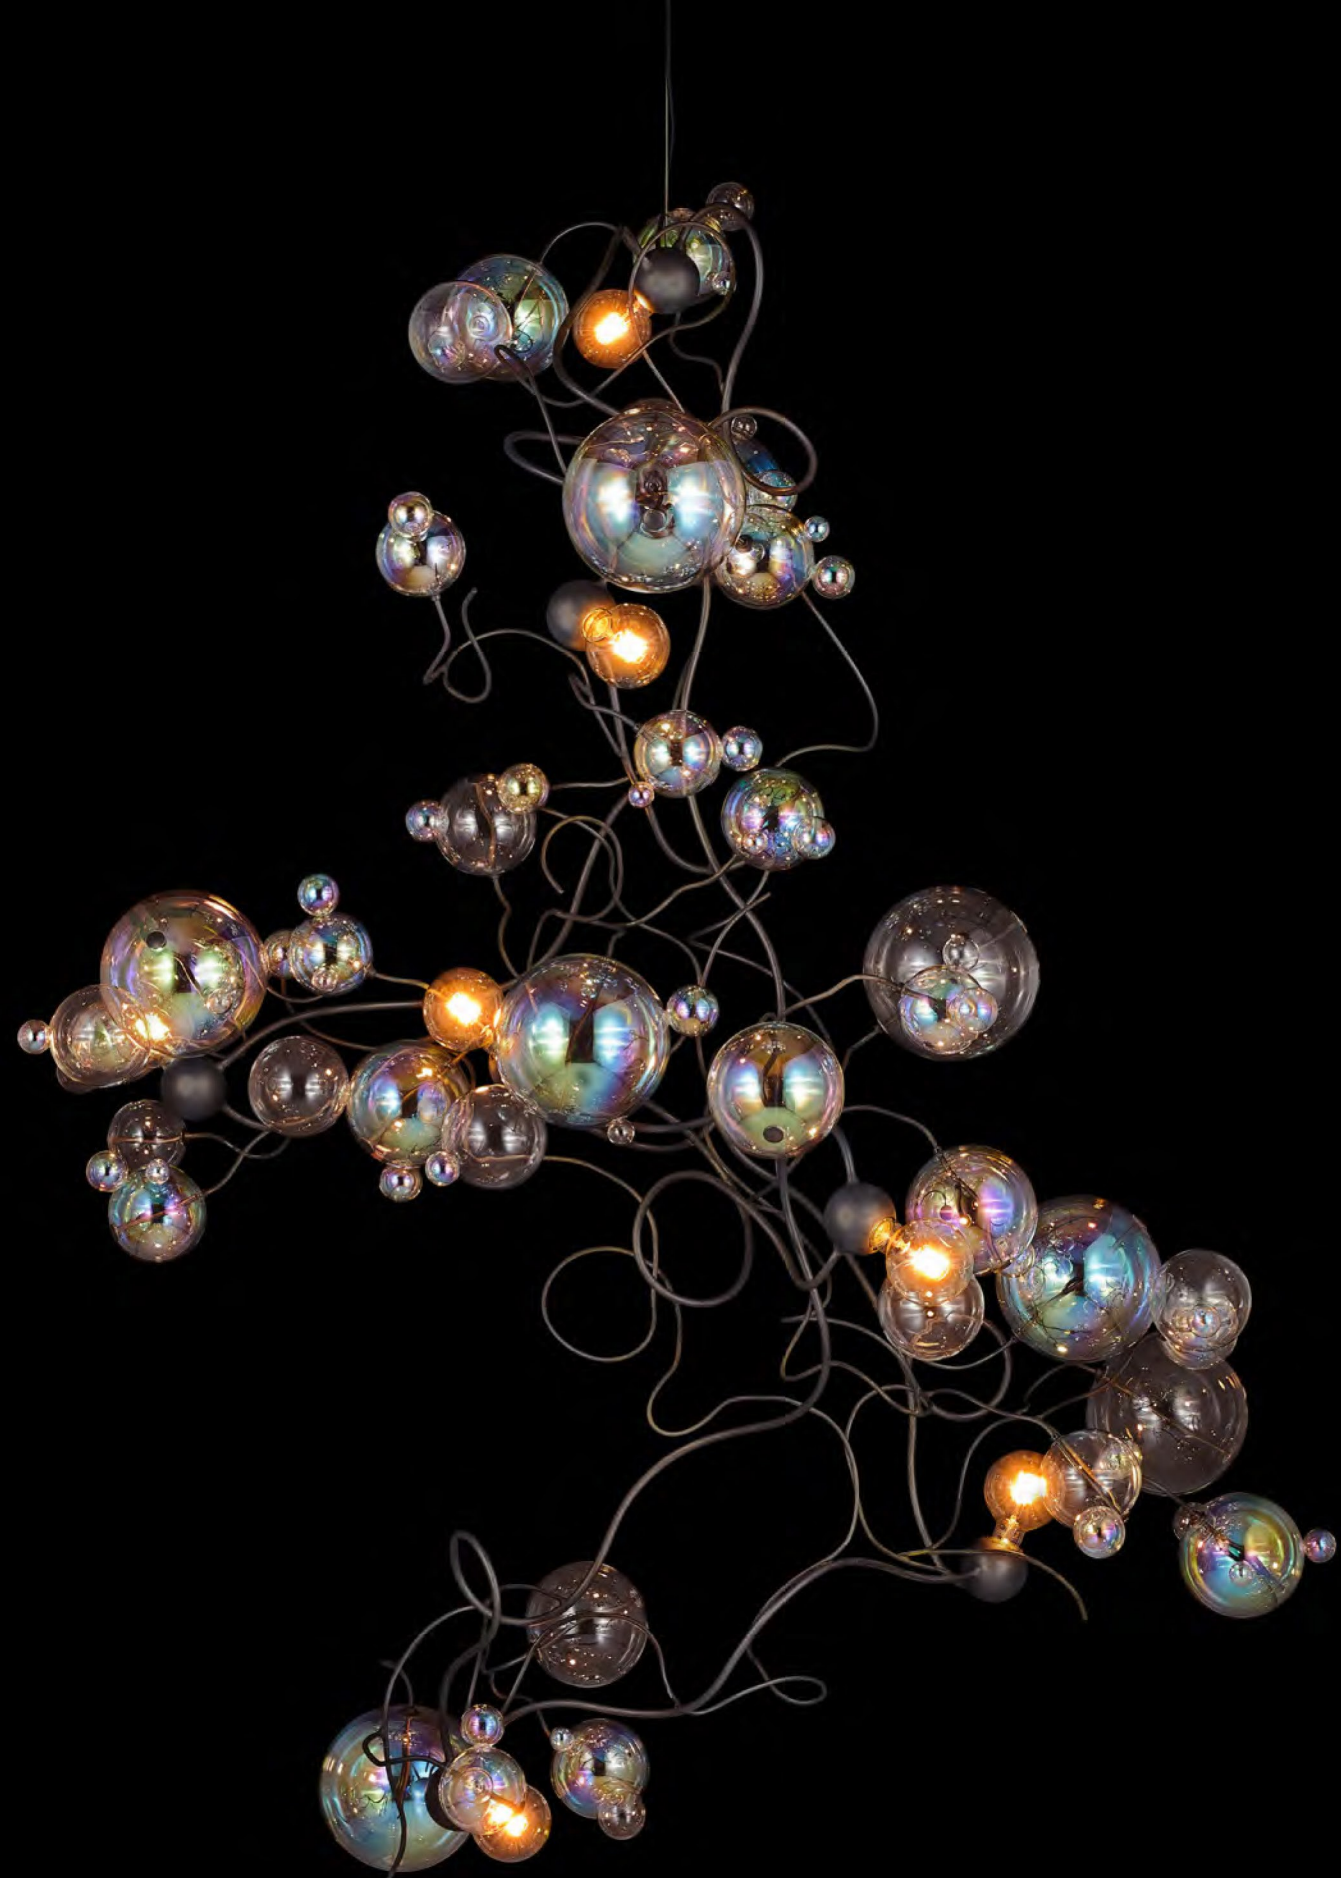

# BUBBLES Swirl

Sculptured by William Brand

Independent in spirit and amorphous by heart, the Bubbles Swirl allows for stunning cloud like shapes to be composed.

**Composition of 2x BUBSOBJ160BDP**

Sculptural Object

W.160xD.120xH.190 cm, 7x E27, 22 kg, bronze dark patina finish

**BUBHL140BLM**

Hanging Lamp Long

L.140xW.50xH.40 cm, 5x E27, 9 kg, black matt finish

**BUBSOBJ160BDP**

Sculptural Object

W.160xD.120xH.190 cm, 7x E27, 22 kg, bronze dark patina finish

**BUBSOBJ100BDP**

Sculptural Object

W.100xD.80xH.100 cm, 3x E27, 9 kg, bronze dark patina finish

**BUBSOBJ100BDP**

Sculptural Object

W.100xD.80xH.100 cm, 3x E27, 9 kg, bronze dark patina finish

**BUBSOBJ100BDP**

Sculptural Object

W.100xD.80xH.100 cm, 3x E27, 9 kg, bronze dark patina finish

**BUBSH50BDP**

Hanging Lamp

W.50xD.40xH.50 cm, 1x E27, 3 kg, bronze dark patina finish

**Composition of 5 x BUBSH50BDP**

Hanging Lamp